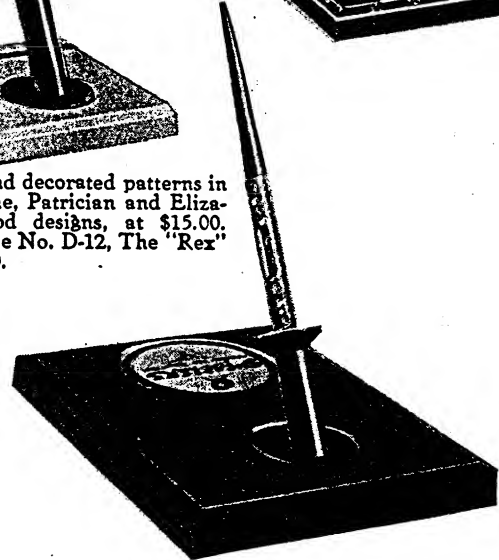

SHEAFFER'S LEADS

Sheaffer Blue Label leads write smoother, last longer, are stronger and more satisfactory in every way. Priced 15c per box. Others at 10c per box. Colors: red, blue and black.

SHEAFFER'S
Oversize Checking
BLACK LEADS

SHEAFFER'S LIFETIME Fountain Pen Desk Sets

The Executive, double desk set No. 17. Base of crystal plate glass, 10 x 5½ x 1 inch. Fitted with matched Sheaffer Lifetime fountain pens. Price \$30.00. Other sets as low as \$7.50.

Gift Sets of matched pens and pencils are ideal for every gift occasion. Packed in beautiful gift cases. Prices range from \$8.00 up. Furnished in both metal and Radite. Lifetime sets \$10.75 up.

Hand decorated Desk Set bases for Mi-lady's spinet. The pen is the regular Sheaffer Lifetime. Priced at \$15.00 and \$16.00.

Beautiful hand decorated patterns in the Florentine, Patrician and Elizabethan period designs, at \$15.00. Gold base, the No. D-12, The "Rex" lists at \$16.00.

Sheaffer's Lifetime fountain pen Desk Set with glass slide for monogram, photo or signature. Hand-work of beautiful design. The "Gift of a Lifetime." Friends will delight in having this on their desks with their monogram or your photo before them. Reasonably priced.